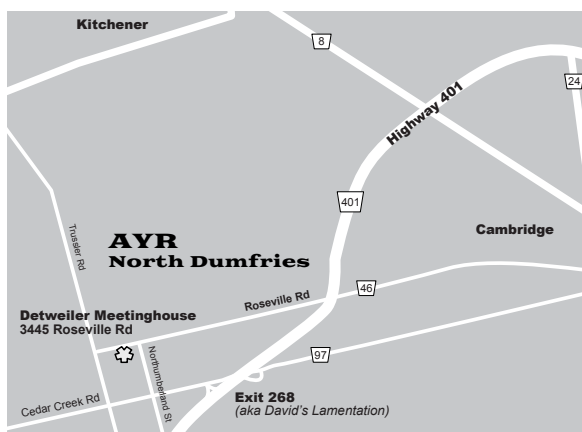

### Friends House

60 Lowther Avenue,  
Toronto, Ontario M5R 1C7

Directions: Located in central Toronto, the Friends House is about a block north from the Bedford Street exit of the St. George TTC subway station. There is paid parking available on-street (read the signs carefully) or in nearby parking lots.

### Detweiler Meetinghouse

3445 Roseville Rd, Ayr, Ontario N0B 1E0

Directions: Located in the Town of North Dumfries in the Regional Municipality of Waterloo, is 105 km (66 miles) southwest of Toronto (from Highway 401, take exit 268).